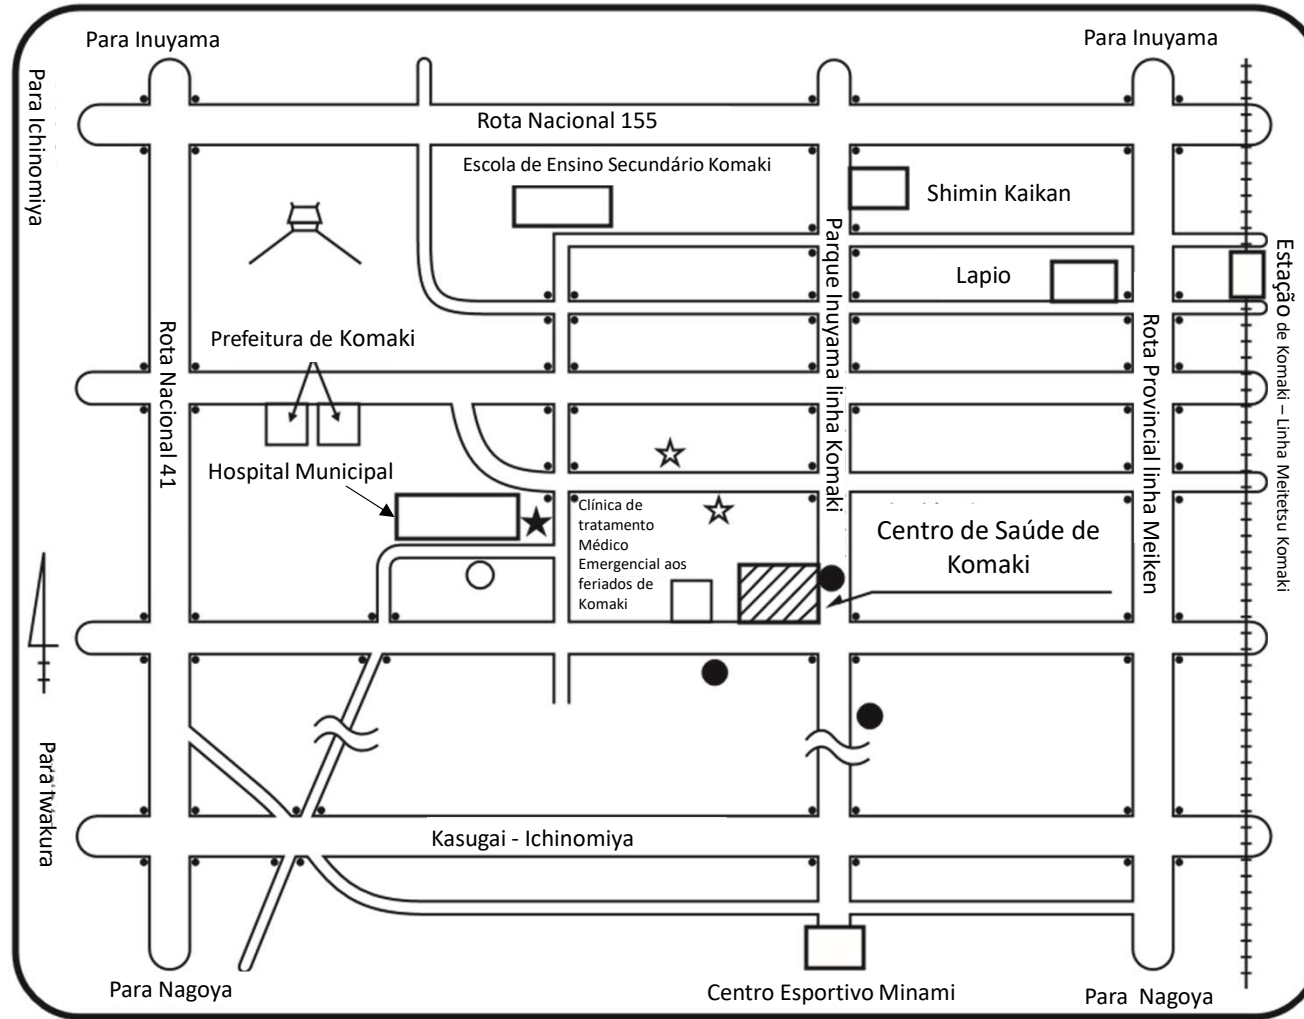

2026 calendar grid for month 6 (June) with days 1-30 circled.

2026 calendar grid for month 7 (July) with days 1-31 circled.

2026 calendar grid for month 8 (August) with days 1-31 circled.

2026 calendar grid for month 9 (September) with days 1-30 circled.

2026 calendar grid for month 10 (October) with days 1-31 circled.

2026 calendar grid for month 11 (November) with days 1-30 circled.

2026 calendar grid for month 12 (December) with days 1-31 circled.

2027 calendar grid for month 1 (January) with days 1-31 circled.

2027 calendar grid for month 2 (February) with days 1-28 circled.

2027 calendar grid for month 3 (March) with days 1-31 circled.

Horário 〇9:00~16:00

## Mapa ao redor do Centro de Saúde da cidade de Komaki (Endereço : Komaki-shi Jobushi 1 chome-318)